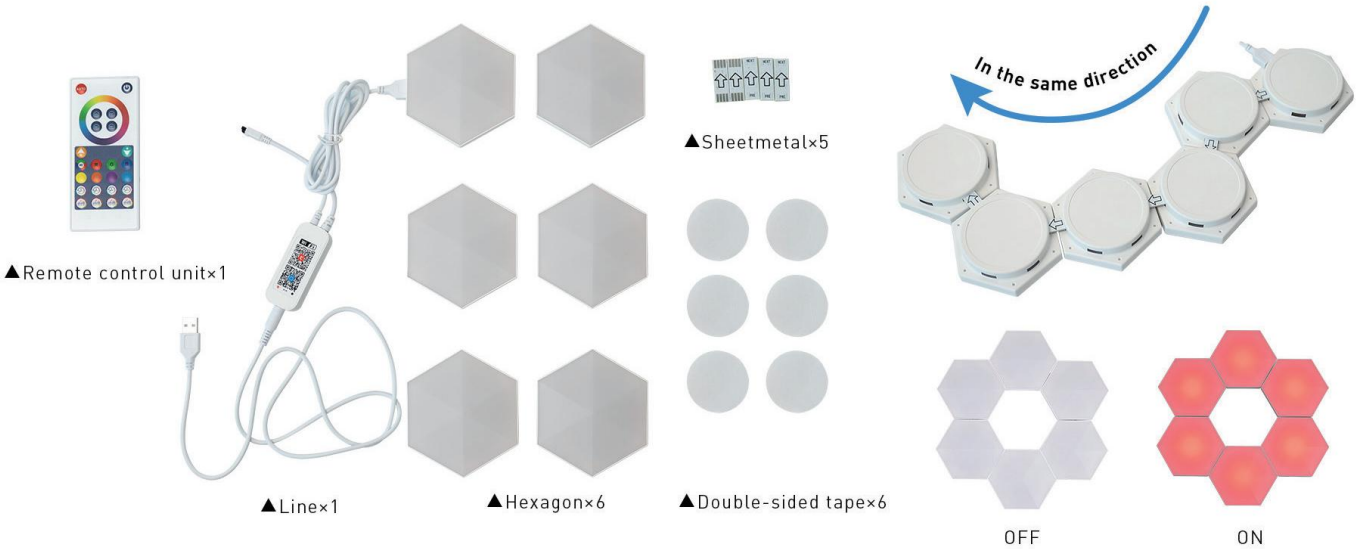

For Indoor

↓
Plug-and-Play

↓
Plug-and-Play

↓
Plug-and-Play

YX

U SHAPED

NL001

LD01

LD02

03

Model No. 产品规格	Dimension WXHXT(mm)	Material 产品材质	ColorTemp. 色温	Control Model 控制模式	Functions 功能	PCS/CTN 装箱数量	CTN MEAS. 装箱尺寸(cm)
XGYSAFL-NL001-E10	Φ200*1200	PC+ALU	RGB+3000K	Remote Control	Music sync / timer / dimming dynamic modes / Static colors	4	44.5*21.5*26.5
XGYSAFL-SY-U SHAPED-E10	Φ110*1200	STEEL+ALU	RGB+3000K	Remote Control Bluetooth APP	4 music modes / Timer / Static colors dynamic modes / dimming	40	38.0*26.0*24.5
XGYSAFL-SY-YX-E10	Φ122*1030	PP+ABS	RGB+3000K	Remote Control Bluetooth APP	Music sync / timer / dimming dynamic modes	40	38.0*32.0*29.5
XGYSAFL-SY-LD01-E10	100*1220	PC+ABS	RGB+3000K	Remote Control Bluetooth APP	Music sync / timer / dimming dynamic modes	40	38.0*26.0*24.5
XGYSAFL-SY-LD02-E10	300*1220	ABS+ALU+IRON	RGB+3000K	Remote Control Bluetooth APP	Music sync / timer / dimming dynamic modes	40	38.0*32.0*29.5

LED Smart & Ambient

LED Smart Hexagon DIY Lamp

- ☒ 30 mins time functions
- ☒ RGB+3000K Dimming
- ☒ Music Rhythm Mode

04

Model No. 产品规格	Dimension W*H*T(mm)	Rated Power 产品功率	Color Temp. 色温	Contol Model 控制模式	Color 颜色	Power Supply 颜色	Material 产品材质	PCS/CTN 装箱数量	CTN MEAS. 装箱尺寸(cm)
XGYSAFL-XPL004-E12	104*90*30	12W	RGBCW	Bluetooth WIFI APP Remonte Control	White	USB Interface	ABS+PC	12	20,5*20,5*11,5