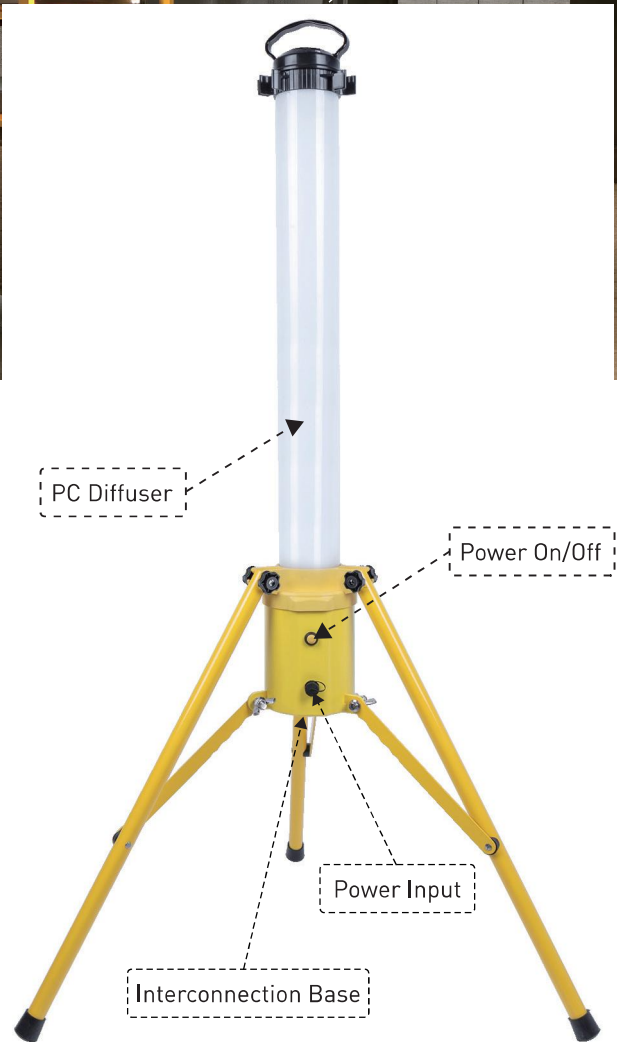

Flood & Work Light

LED Flood Light (High Output)

Features :

- ✘ Durable & Rubber H05RN-F3G Cable, Optional Plugs for Different Countries
- ✘ High Transmission Tempered Glass, in Aerospace
- ✘ Aluminum Body of Good Heat Dissipation
- ✘ IP65 Protection Level

Flood & Work Light

LED Flood Light (General Lighting)

IP65
PROTECTION
LEVEL

Features :

- ☒ Durable & Rubber Cable, Optional Plugs for Different Countries
- ☒ Aluminum & Tempered Glass
- ☒ Aluminum Body of Good Heat Dissipation
- ☒ IP65 Protection Level

Relative Power 对应功率	10W	20W	30W	50W	100W
------------------------	-----	-----	-----	-----	------

Dimension (Includes lights) W*H*L(mm)	77*223*77	77*236*77	77*254*77	77*284*77	77*341*77
---	-----------	-----------	-----------	-----------	-----------

Flood & Work Light

LED 360° Cylindrical Working Light (Portable Version)

Portable Model

Power Input

Interconnection Base

Collapse Mode

CB CE ErP

No Flicker